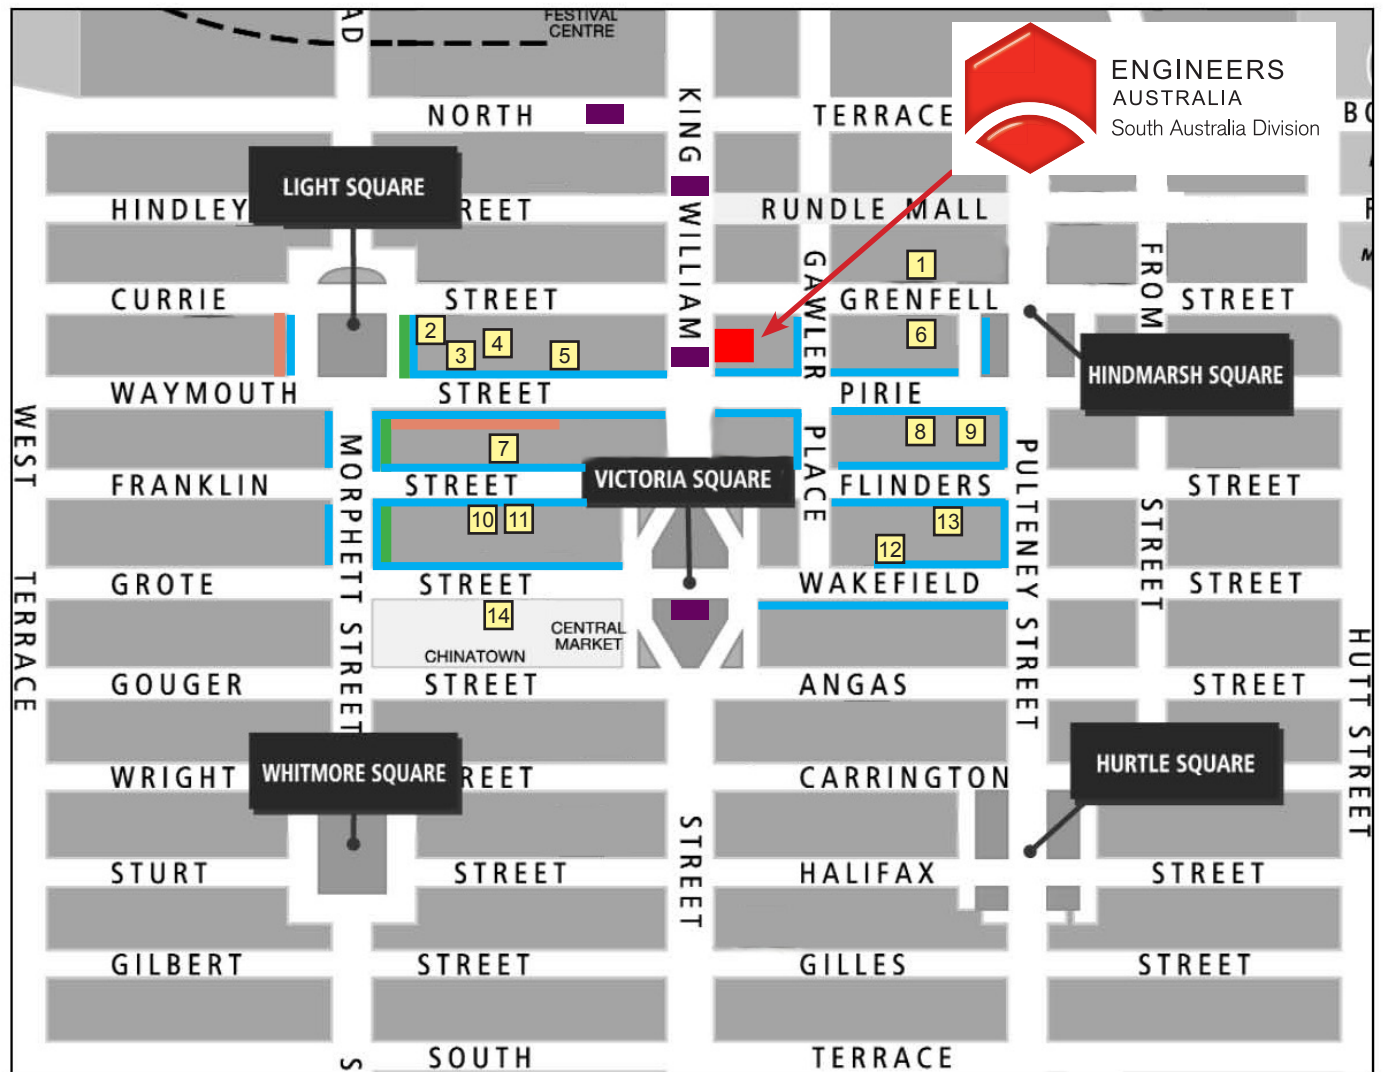

ENGINEERS AUSTRALIA
South Australia Division

Parking Guide

- **1. U-Park** 08 8203 7203
  - 90-100 Grenfell Street
- **2. Light Centre Car Park** 08 8212 1566
  - 20 Playhouse Lane
- **3. Care Parks** 08 8231 5077
  - Little Waymouth Car Park
  102 Waymouth Street
- **4. Care Parks** 08 8231 2242
  - Henry Waymouth Car Park
  100 Waymouth Street
- **5. U-Park** 08 8203 7203
  - Topham Mall Car Park
  52-54 Waymouth Street
- **6. U-Park** 08 8203 7203
  - Wyatt Street Car Park
  East Side Between Grenfell & Pirie Streets
- **7. Care Parks** 08 8359 2202
  - Young Street Car Park
  16 Young Street
- **8. U-Park** 08 8203 7203
  - Flinders Car Park
  191-207 Pirie Street
- **9. EZIPARK PTY LTD** 08 8223 4188
  - Flinders Street Car Park
  80 Flinders Street

- **10. Care Parks** 08 8231 5994
  - Franklin Street Car Park
  81 Franklin Street
- **11. Care Parks** 08 8231 5077
  - Pitt Street Car Park
  Cnr Pitt & Franklin Streets
- **12. Secure Parking** 08 8223 2701
  - State Centre Car Park
  172 Gawler Place
- **13. Care Parks** 08 8359 2202
  - Roper Street Car Park
  15 Roper Street
- **14. U-Park** 08 8203 7203
  - Central Market Car Park
  21-59 Grote Street

KEY

- ..... Engineers Australia South Australia Division Office
- ..... Car Parking Structure
- ..... Free 2 Hour 8.00am-6.00pm Street Parking
- ..... Ticket 2 Hour 8.00am-6.00pm Street Parking
- ..... Free Parking After 6.00pm
- ..... Tram Station